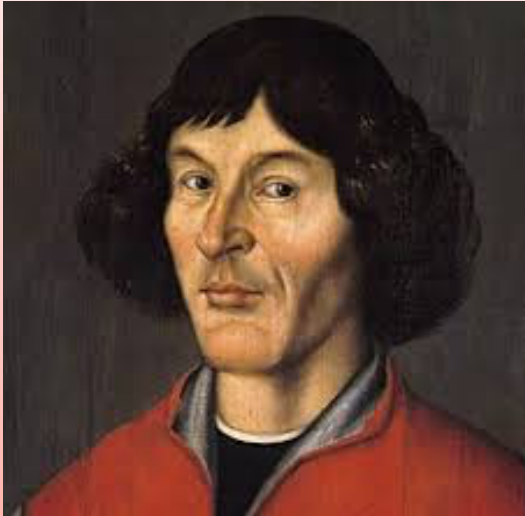

Famous Poles:

Mikołaj Kopernik